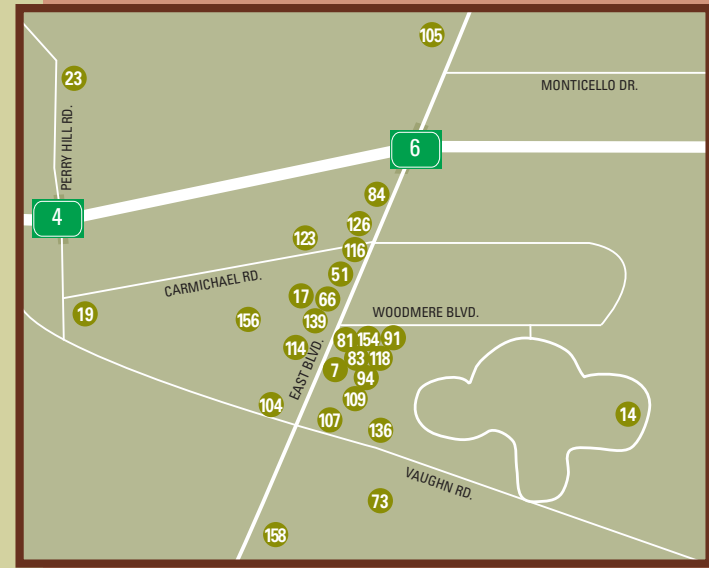

PLACES TO DINE

SEE DOWNTOWN
DETAIL ON BACK

SEE DETAIL MAP
UPPER RIGHT

Montgomery
ALABAMA

MONTGOMERY AREA CHAMBER OF COMMERCE
CONVENTION & VISITOR BUREAU

300 Water Street | Historic Union Station, Downtown
800.240.9452 | visitingmontgomery.com