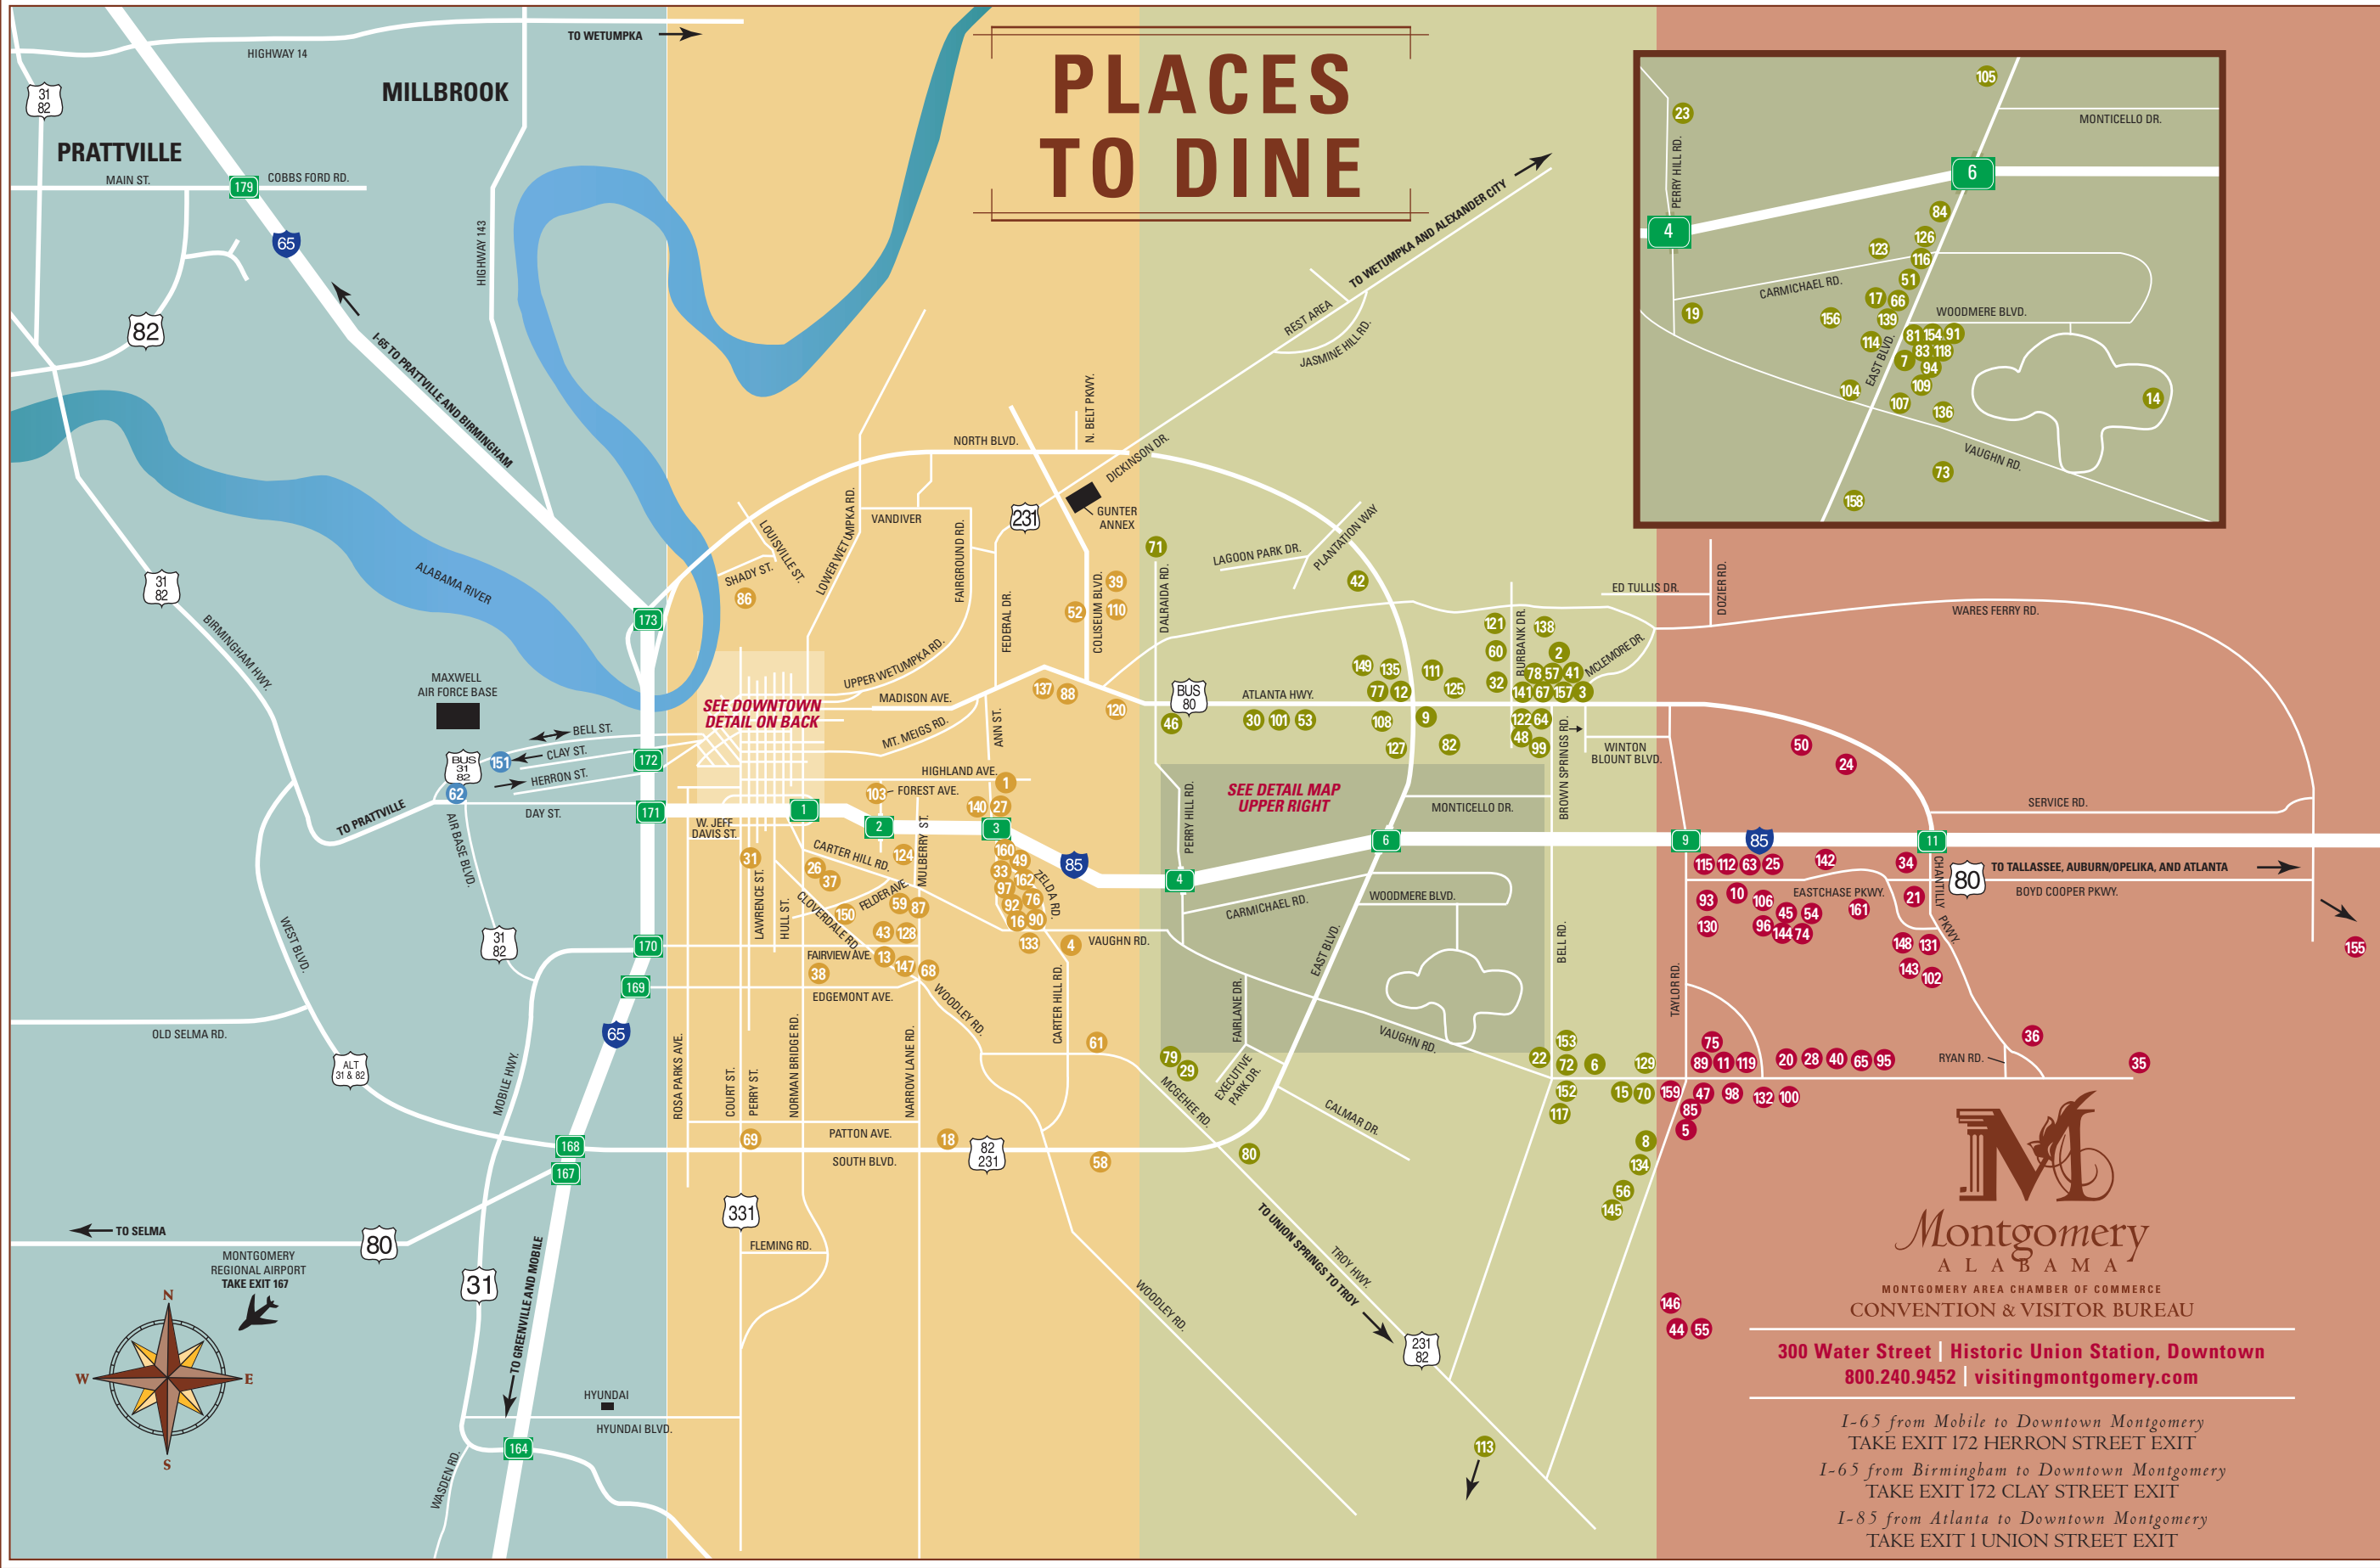

PLACES TO DINE

SEE DOWNTOWN
DETAIL ON BACK

SEE DETAIL MAP
UPPER RIGHT

Montgomery
ALABAMA

MONTGOMERY AREA CHAMBER OF COMMERCE
CONVENTION & VISITOR BUREAU

300 Water Street | Historic Union Station, Downtown
800.240.9452 | visitingmontgomery.com

I-65 from Mobile to Downtown Montgomery
TAKE EXIT 172 HERRON STREET EXIT
I-65 from Birmingham to Downtown Montgomery
TAKE EXIT 172 CLAY STREET EXIT
I-85 from Atlanta to Downtown Montgomery
TAKE EXIT I UNION STREET EXIT